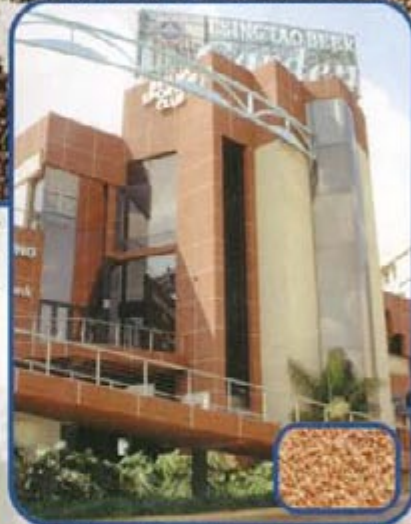

Red Jasper chips applied to the building facade of Bruma Sports Centre.